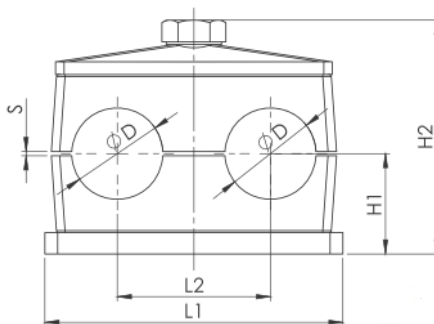

Скоби

Код	Ø D	S	L1	L2	H1	H2
CM40M13P1SG1006.0	6	0.4	36	20	16.5	37
CM40M13P1SG1008.0	8	0.4	36	20	16.5	37
CM40M13P1SG1010.0	10	0.4	36	20	16.5	37
CM40M13P1SG1012.0	12	0.4	36	20	16.5	37
CM40M13P1SG2014.0	14	0.6	42	26	19.5	43
CM40M13P1SG2015.0	15	0.6	42	26	19.5	43
CM40M13P1SG2016.0	16	0.6	42	26	19.5	43
CM40M13P1SG2018.0	18	0.6	42	26	19.5	34
CM40M13P1SG3020.0	20	0.6	50	33	21	46
CM40M13P1SG3022.0	22	0.6	50	33	21	46
CM40M13P1SG3025.0	25	0.6	50	33	21	46
CM40M13P1SG4028.0	28	0.6	60	40	24	52
CM40M13P1SG4030.0	30	0.6	60	40	24	52
CM40M13P1SG5032.0	32	0.6	71	52	32	68
CM40M13P1SG5035.0	35	0.8	71	52	32	68
CM40M13P1SG5038.0	38	0.8	71	52	32	68
CM40M13P1SG5040.0	40	0.8	71	52	32	68
CM40M13P1SG5042.0	42	0.8	71	52	32	68

Код	Ø D	S	L1	L2	H1	H2
CM40M13P1SI1006.0	6	0.6	37	20	16.5	41
CM40M13P1SI1008.0	8	0.6	37	20	16.5	41
CM40M13P1SI1010.0	10	0.6	37	20	16.5	41
CM40M13P1SI1012.0	12	0.6	37	20	16.5	41
CM40M13P1SI2014.0	14	0.7	55	29	18.5	44.5
CM40M13P1SI2015.0	15	0.7	55	29	18.5	44.5
CM40M13P1SI2016.0	16	0.7	55	29	18.5	44.5
CM40M13P1SI2018.0	18	0.7	55	29	18.5	44.5
CM40M13P1SI3020.0	20	0.7	70	36	23.5	54.5
CM40M13P1SI3022.0	22	0.7	70	36	23.5	54.5
CM40M13P1SI3025.0	25	0.7	70	36	23.5	54.5
CM40M13P1SI4028.0	28	0.7	85	45	25.5	58.5
CM40M13P1SI4030.0	30	0.7	85	45	25.5	58.5
CM40M13P1SI5032.0	32	0.7	110	56	32	71.5
CM40M13P1SI5035.0	35	0.7	110	56	32	71.5
CM40M13P1SI5038.0	38	0.7	110	56	32	71.5
CM40M13P1SI5040.0	40	0.7	110	56	32	71.5
CM40M13P1SI5042.0	42	0.7	110	56	32	71.5