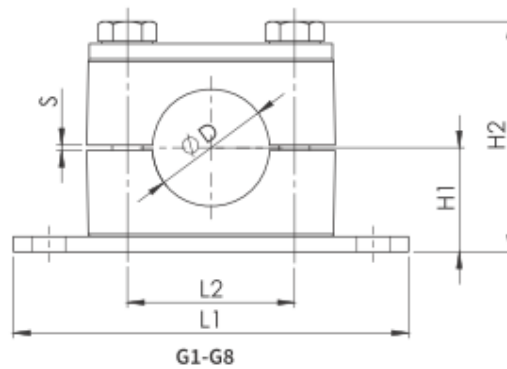

Скоби

Код	Ø D	S	L1	L2	H1	H2
CM40M13P1SG1006.0	6	0.4	36	20	16.5	37
CM40M13P1SG1008.0	8	0.4	36	20	16.5	37
CM40M13P1SG1010.0	10	0.4	36	20	16.5	37
CM40M13P1SG1012.0	12	0.4	36	20	16.5	37
CM40M13P1SG2014.0	14	0.6	42	26	19.5	43
CM40M13P1SG2015.0	15	0.6	42	26	19.5	43
CM40M13P1SG2016.0	16	0.6	42	26	19.5	43
CM40M13P1SG2018.0	18	0.6	42	26	19.5	34
CM40M13P1SG3020.0	20	0.6	50	33	21	46
CM40M13P1SG3022.0	22	0.6	50	33	21	46
CM40M13P1SG3025.0	25	0.6	50	33	21	46
CM40M13P1SG4028.0	28	0.6	60	40	24	52
CM40M13P1SG4030.0	30	0.6	60	40	24	52
CM40M13P1SG5032.0	32	0.6	71	52	32	68
CM40M13P1SG5035.0	35	0.8	71	52	32	68
CM40M13P1SG5038.0	38	0.8	71	52	32	68
CM40M13P1SG5040.0	40	0.8	71	52	32	68
CM40M13P1SG5042.0	42	0.8	71	52	32	68

Код	Ø D	S	L1	L2	H1	H2
CM40M13P1SI1006.0	6	0.6	37	20	16.5	41
CM40M13P1SI1008.0	8	0.6	37	20	16.5	41
CM40M13P1SI1010.0	10	0.6	37	20	16.5	41
CM40M13P1SI1012.0	12	0.6	37	20	16.5	41
CM40M13P1SI2014.0	14	0.7	55	29	18.5	44.5
CM40M13P1SI2015.0	15	0.7	55	29	18.5	44.5
CM40M13P1SI2016.0	16	0.7	55	29	18.5	44.5
CM40M13P1SI2018.0	18	0.7	55	29	18.5	44.5
CM40M13P1SI3020.0	20	0.7	70	36	23.5	54.5
CM40M13P1SI3022.0	22	0.7	70	36	23.5	54.5
CM40M13P1SI3025.0	25	0.7	70	36	23.5	54.5
CM40M13P1SI4028.0	28	0.7	85	45	25.5	58.5
CM40M13P1SI4030.0	30	0.7	85	45	25.5	58.5
CM40M13P1SI5032.0	32	0.7	110	56	32	71.5
CM40M13P1SI5035.0	35	0.7	110	56	32	71.5
CM40M13P1SI5038.0	38	0.7	110	56	32	71.5
CM40M13P1SI5040.0	40	0.7	110	56	32	71.5
CM40M13P1SI5042.0	42	0.7	110	56	32	71.5